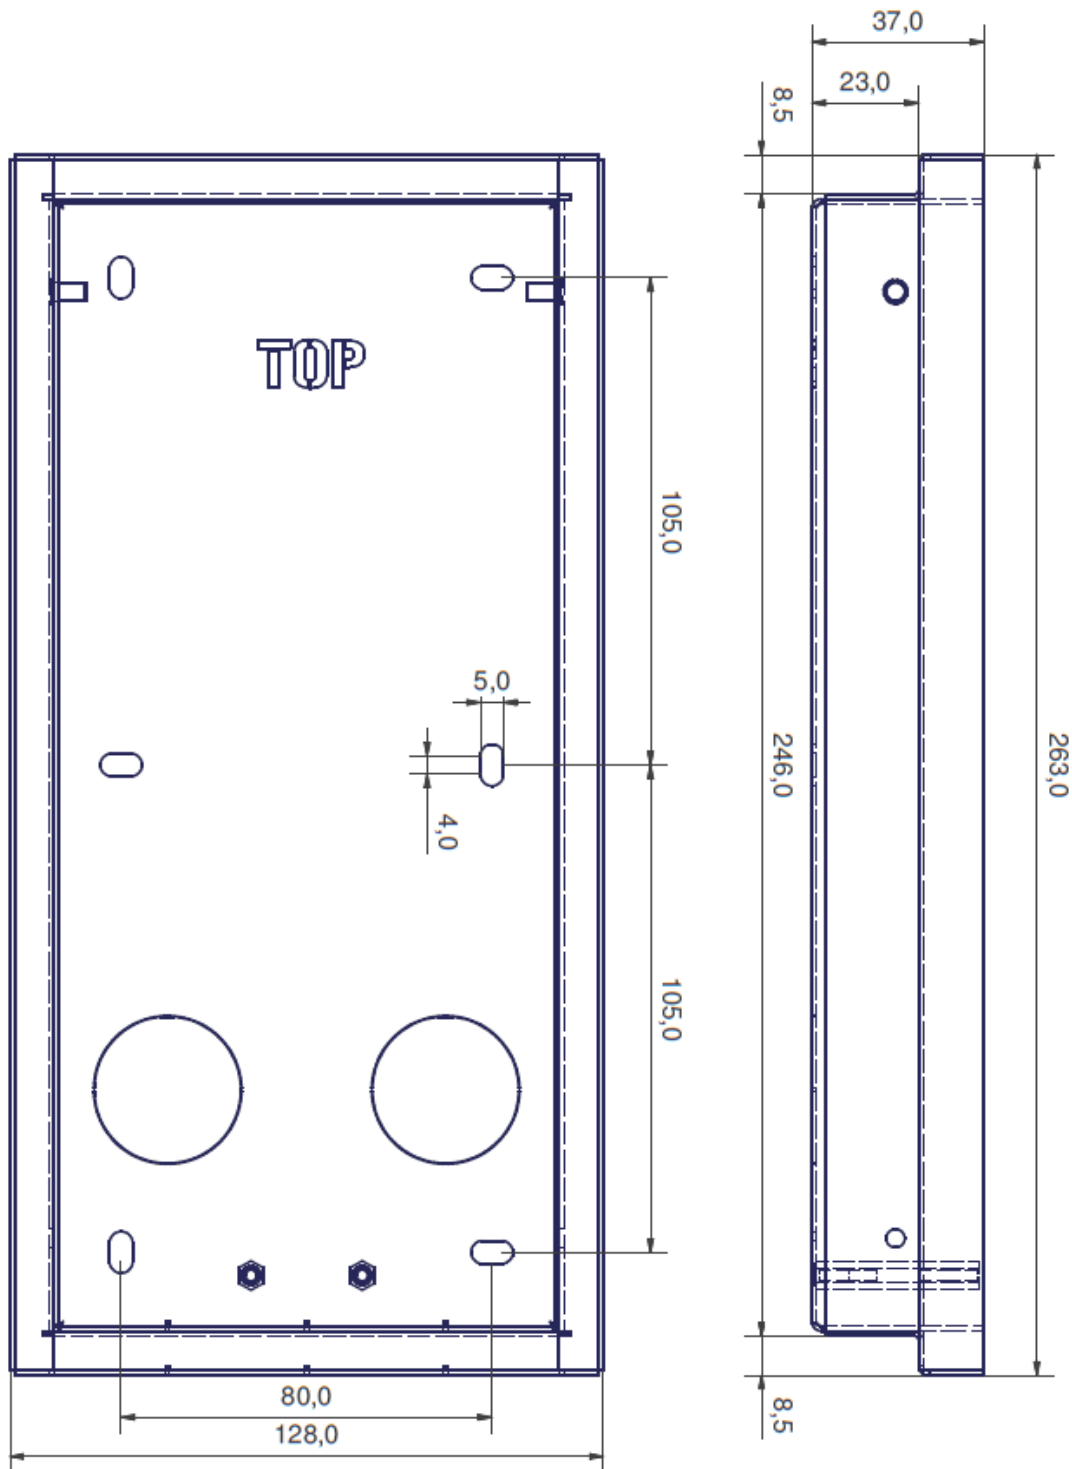

Abmessungen

Dimensions

Unterputzkasten für Comexio Doorstation (ZCo41)

Flush-mounted box for Comexio Doorstation (ZCo41)