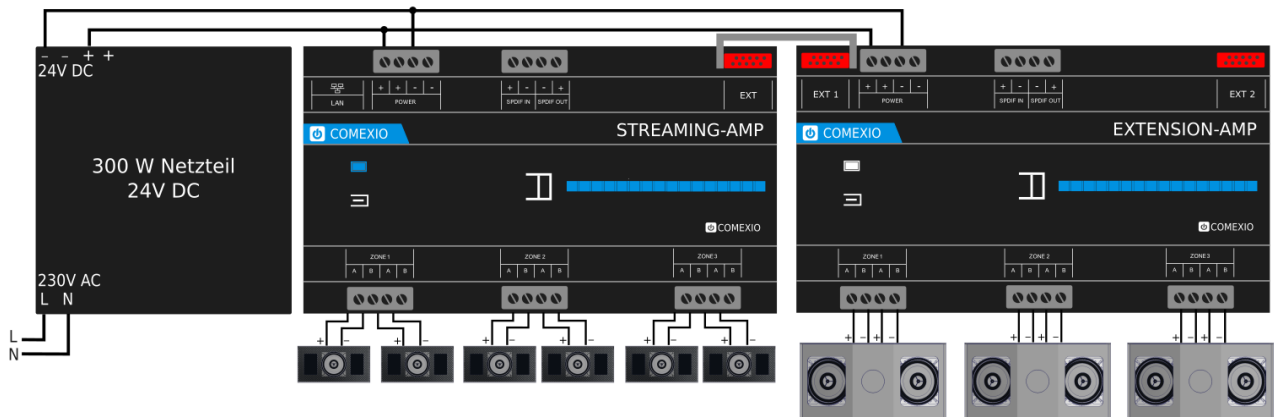

Verdrahtungsbeispiel

Wiring example

Hinweis: Bitte beachten Sie, dass das 10-polige Flachbandkabel zwischen den Extension-Amps an EXT2 und EXT1 angeschlossen werden sollte.

Note: Please note that the 10-pin ribbon cable between the Extension-Amps should be connected to EXT2 and EXT1.