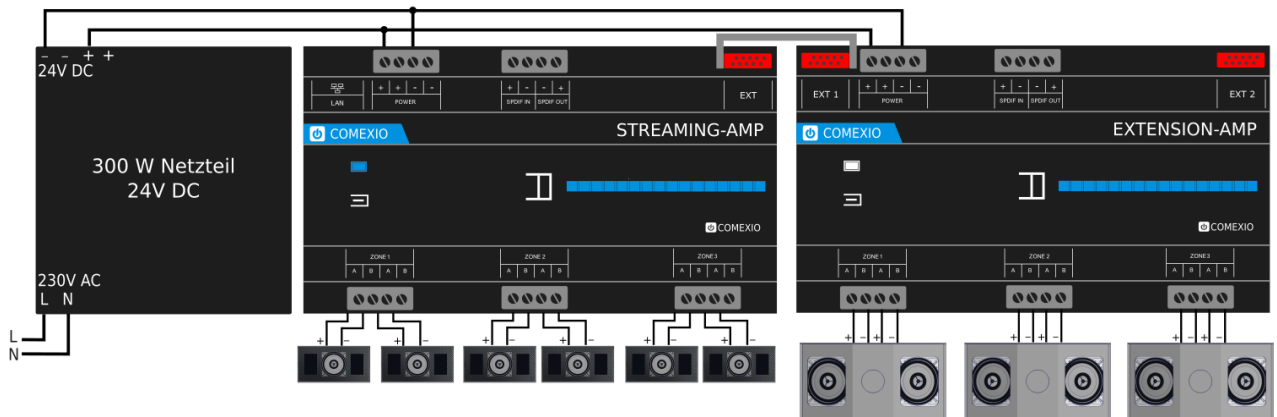

Verdrahtungsbeispiel

Wiring example

Hinweis: Bitte beachten Sie, dass das 10-polige Flachbandkabel zwischen den Extension-Amps an EXT2 und EXT1 angeschlossen werden sollte.

Note: Please note that the 10-pin ribbon cable between the extension amps should be connected to EXT2 and EXT1.